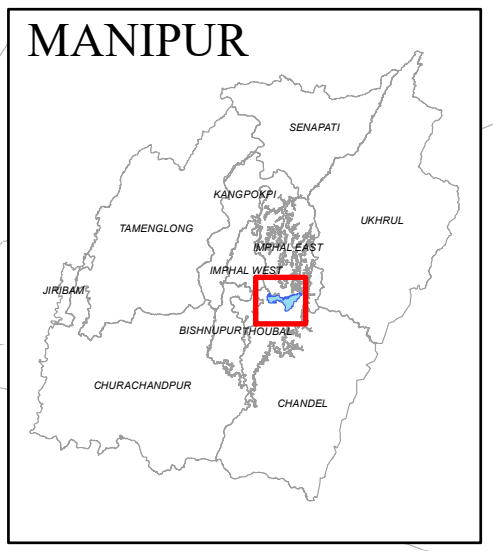

Prepared by:
Manipur Remote Sensing
Applications Centre (MARSAC)

Prepared for:
CEO, Manipur